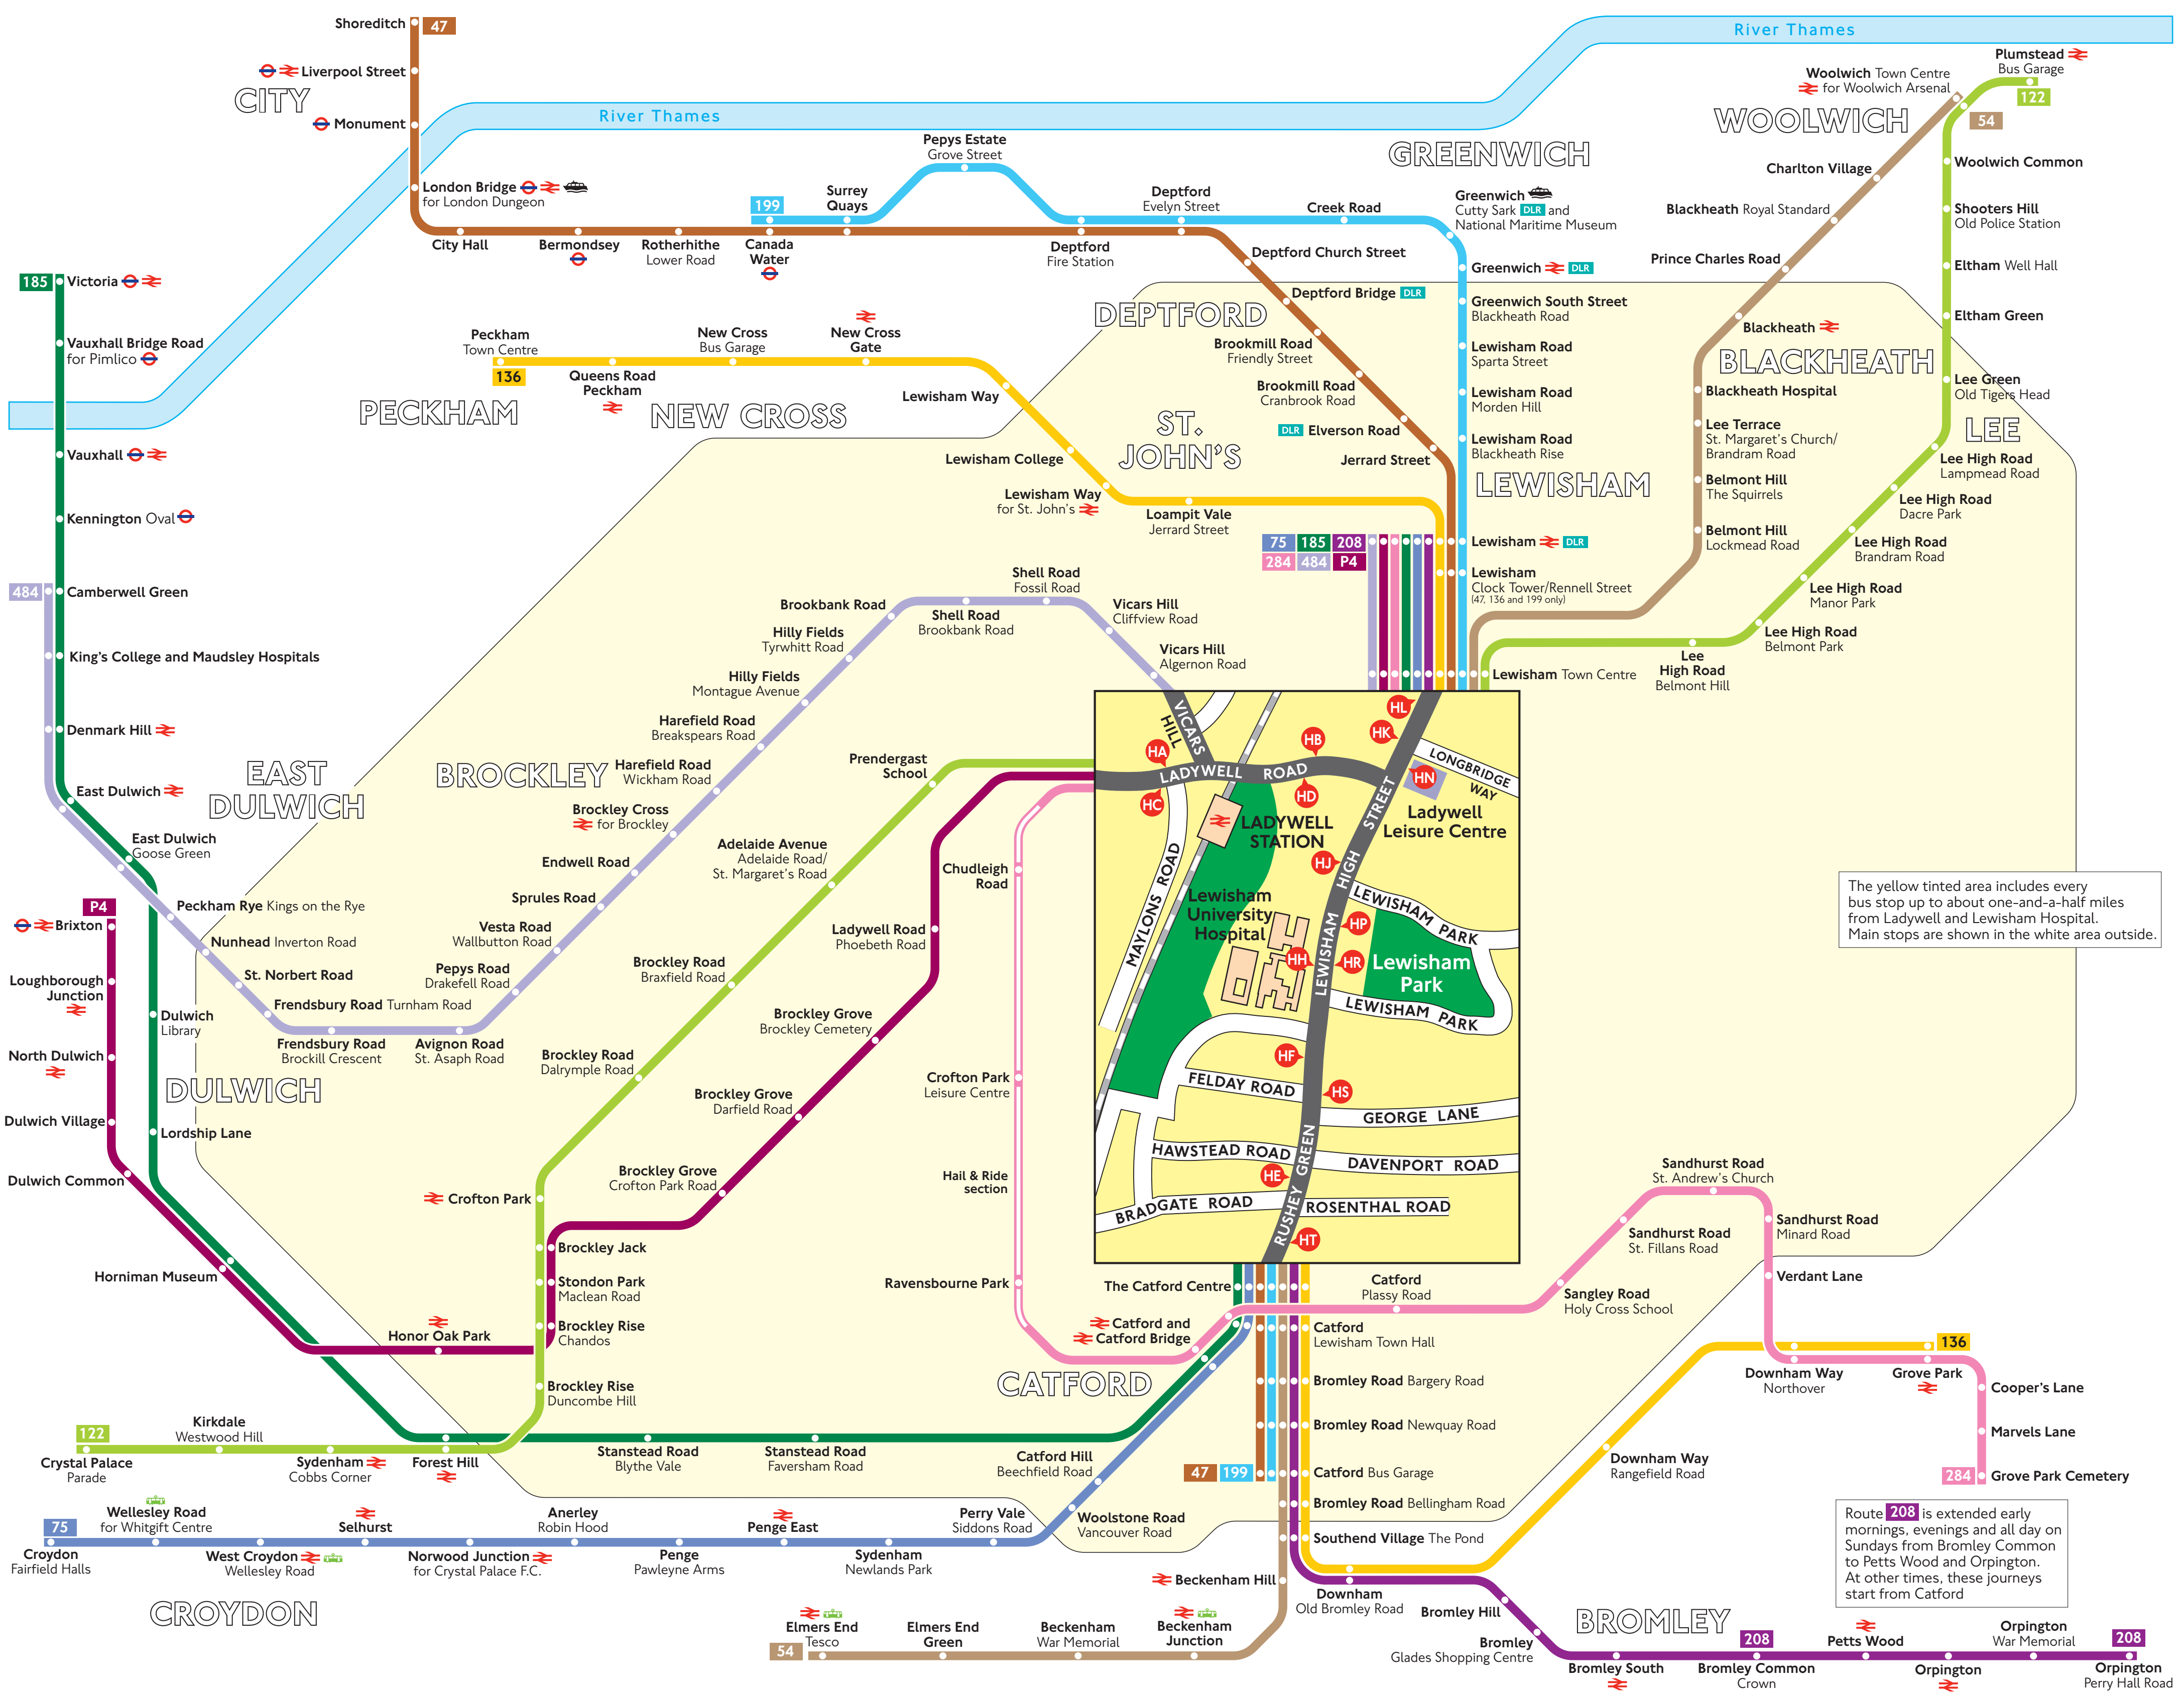

Buses from Ladywell and Lewisham Hospital

Route 208 is extended early mornings, evenings and all day on Sundays from Bromley Common to Petts Wood and Orpington. At other times, these journeys start from Catford.

© copyright Transport for London
Information correct from 9 February 2008

Key

- 54 Day buses in black
- N47 Night buses in blue
- Connections with Underground
- Connections with National Rail
- Connections with Docklands Light Railway
- Connections with Tramlink
- Connections with river boats
- Between 0700 and 1830 Mondays to Fridays and between 0830 and 1800 on Saturdays, buses start from Catford. Take any bus to Catford and change there.

Red discs show the bus stop you need for your chosen bus service. The disc A appears on the top of the bus stop in the street (see map of town centre in centre of diagram).

Route finder

Day buses

Bus routes	Towards	Bus stops
47	Catford	Shoreditch
54	Elmers End	Woolwich
75	Croydon	Lewisham
122	Crystal Palace	Plumstead
136	Grove Park	Peckham
185	Lewisham	Victoria
199	Canada Water	Catford
208	Bromley Common	Lewisham
284	Grove Park Cemetery	Lewisham
484	Camberwell	Lewisham
P4	Brixton	Lewisham

Night buses

Bus routes	Towards	Bus stops
N47	St. Mary Cray	Trafalgar Square
N136	Chislehurst	Oxford Circus

Destination finder

Destination	Bus routes	Bus stops
Aldwych	N47	HE HF HH HU HL
Anerley Robin Hood	75	HN HP HR HS HT

Destination

Destination	Bus routes	Bus stops
Beckenham War Memorial	54	HN HP HR HS HT
Beckenham Hill	54	HN HP HR HS HT
Beckenham Junction	54	HN HP HR HS HT
Belmont Hill	54	HB HF HH HU HL
Bermondsey	47, N47	HN HP HR HS HT
Blackheath and Royal Standard	54	HB HF HH HU HL
Blackheath Hospital	54	HB HF HH HU HL
Brixton	P4	HS HD
Brockley Cross for Brockley	484	HD
Brockley Grove	P4	HC HD
Brockley Rise Chandos	122, P4	HC HD
Bromley Glades Shopping Centre	208, N47	HN HP HR HS HT
Bromley Common	208, N47	HN HP HR HS HT
Bromley South	208, N47	HN HP HR HS HT
Brookmill Road	47, N47	HN HP HR HS HT

Destination	Bus routes	Bus stops
Camberwell Green	185	HN HP HR HS HT
Canada Water	47, 199	HN HP HR HS HT
Catford Bus Garage	47, 54, 136, 199, N47, N136	HN HP HR HS HT
Catford Lewisham Town Hall	47, 54, 75, 136, 185, 199, 208, N47, N136	HN HP HR HS HT
Catford and Catford Bridge	75, 185	HN HP HR HS HT
Charlton Village	54	HB HF HH HU HL
Chislehurst	N136	HN HP HR HS HT
Chudleigh Road	284	HC HD
City Hall	47, N47	HB HF HH HU HL
Crofton Park	122	HC HD
Croydon Fairfield Halls	75	HN HP HR HS HT
Crystal Palace Parade	122	HC HD
Crystal Palace F.C.	75	HN HP HR HS HT

Destination	Bus routes	Bus stops
Denmark Hill	185	HN HP HR HS HT
Deptford Evelyn Street	47, 199, N47	HN HP HR HS HT
Deptford Bridge	47, N47	HN HP HR HS HT
Downham Old Bromley Road	136, 208, N47, N136	HN HP HR HS HT
Downham Way Northover	136, N136	HN HP HR HS HT
Downham Way Rangefield Road	136, N136	HN HP HR HS HT
Dulwich Library	185	HN HP HR HS HT
Dulwich Common and Dulwich Village	P4	HC HD

Destination	Bus routes	Bus stops
East Dulwich and Goose Green	185	HN HP HR HS HT
Elmers End Tesco	54	HN HP HR HS HT
Elmers End Green	54	HN HP HR HS HT
Eltham Well Hall	122	HA HB HL
Eltham Green	122	HA HB HL
Elverson Road	47, N47	HB HF HH HU HL